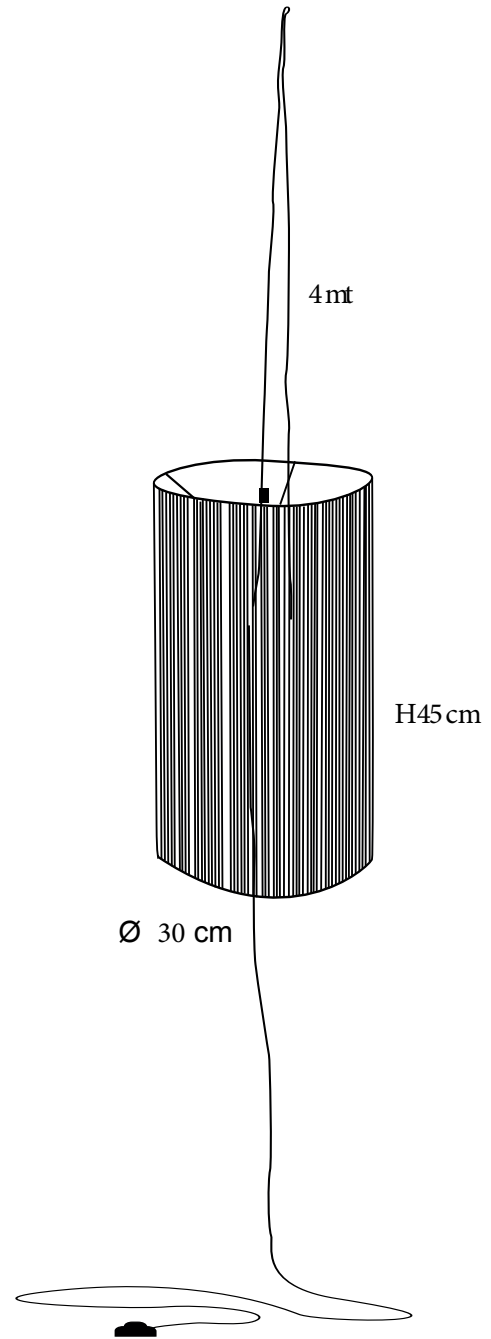

SIDEFORM

Colori metallo / Metal colours

- Ottone naturale / Natural brass
- Ferro / Iron

Colori diffusori 100% lana / Colours 100% wool

- Azzurro Capri / Capri Light Blue
- Verde Umbria / Umbrian Green
- Sabbia/Sand
- Tweed/Tweed
- Vinaccia / Red-Purple

MARLOW TERRA

SIDEFORM